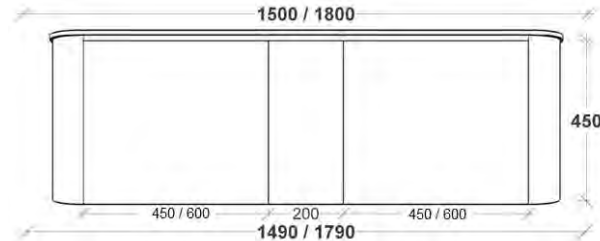

## Specifications

**Depth:** 500mm

**Height:** 450mm (excl. benchtop thickness)

*NOTE: For structural reasons, curved edges cannot be utilised for plumbing.*

| Benchtop  | 900     |         | 1200    |         | 1500    |         | 1800     |           |            |            |            |            |
|---|---------|---------|---------|---------|---------|---------|----------|-----------|------------|------------|------------|------------|
|   |         |         |         |         | Single  | Double  | Single   | Double    |            |            |            |            |
| No Top  | \$3,092 | \$3,602 | \$4,228 | \$4,343 | \$4,678 | \$4,811 | CON9     | CON12     | CON151     | CON152     | CON181     | CON182     |
| 20mm Caesarstone<br>(M1,M2 Standard and Deluxe Colours)                 | \$3,436 | \$4,002 | \$4,698 | \$4,825 | \$5,198 | \$5,345 | CON9S    | CON12S    | CON15S1    | CON15S2    | CON18S1    | CON18S2    |
| 20mm Caesarstone Supernatural<br>(M3 Supernatural Colours)              | \$3,608 | \$4,202 | \$4,933 | \$5,066 | \$5,458 | \$5,612 | CON9SN   | CON12SN   | CON15SN1   | CON15SN2   | CON18SN1   | CON18SN2   |
| 12-30mm Corian Glacier White  | \$3,572 | \$4,160 | \$4,884 | \$5,016 | \$5,403 | \$5,556 | CON9CGW  | CON12CGW  | CON15CGW1  | CON15CGW2  | CON18CGW1  | CON18CGW2  |
| 12-30mm Corian Colours  | \$3,969 | \$4,622 | \$5,426 | \$5,573 | \$6,004 | \$6,173 | CON9CRC  | CON12CRC  | CON15CRC1  | CON15CRC2  | CON18CRC1  | CON18CRC2  |
| Corian Integrated Bowl - Glacier White<br>12mm, 50mm or 100mm Thickness | \$3,929 | \$4,576 | \$5,372 | \$5,517 | \$5,944 | \$6,112 | CON9CIBW | CON12CIBW | CON15CIBW1 | CON15CIBW2 | CON18CIBW1 | CON18CIBW2 |
| Corian Integrated Bowl - Colour<br>12mm, 50mm or 100mm Thickness        | \$4,365 | \$5,085 | \$5,969 | \$6,130 | \$6,604 | \$6,791 | CON9CIBC | CON12CIBC | CON15CIBC1 | CON15CIBC2 | CON18CIBC1 | CON18CIBC2 |