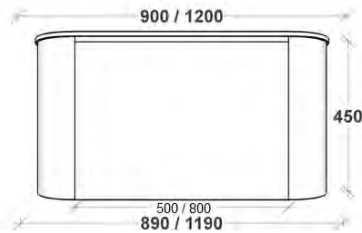

Benchtop	900		1200		1500		1800					
					Single	Double	Single	Double				
No Top	$3,092	$3,602	$4,228	$4,343	$4,678	$4,811	CON9	CON12	CON151	CON152	CON181	CON182
20mm Caesarstone (M1,M2 Standard and Deluxe Colours)	$3,436	$4,002	$4,698	$4,825	$5,198	$5,345	CON9S	CON12S	CON15S1	CON15S2	CON18S1	CON18S2
20mm Caesarstone Supernatural (M3 Supernatural Colours)	$3,608	$4,202	$4,933	$5,066	$5,458	$5,612	CON9SN	CON12SN	CON15SN1	CON15SN2	CON18SN1	CON18SN2
12-30mm Corian Glacier White	$3,572	$4,160	$4,884	$5,016	$5,403	$5,556	CON9CGW	CON12CGW	CON15CGW1	CON15CGW2	CON18CGW1	CON18CGW2
12-30mm Corian Colours	$3,969	$4,622	$5,426	$5,573	$6,004	$6,173	CON9CRC	CON12CRC	CON15CRC1	CON15CRC2	CON18CRC1	CON18CRC2
Corian Integrated Bowl - Glacier White 12mm, 50mm or 100mm Thickness	$3,929	$4,576	$5,372	$5,517	$5,944	$6,112	CON9CIBW	CON12CIBW	CON15CIBW1	CON15CIBW2	CON18CIBW1	CON18CIBW2
Corian Integrated Bowl - Colour 12mm, 50mm or 100mm Thickness	$4,365	$5,085	$5,969	$6,130	$6,604	$6,791	CON9CIBC	CON12CIBC	CON15CIBC1	CON15CIBC2	CON18CIBC1	CON18CIBC2